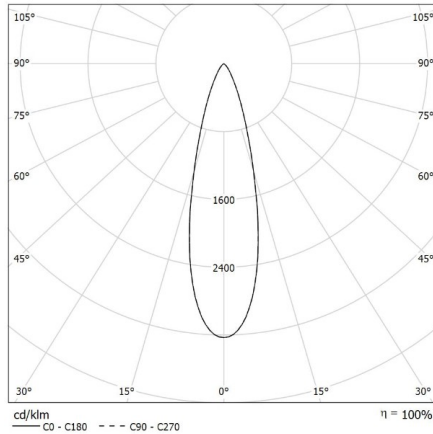

TERES PRO PC

CODE		FLUX	SIZE	CERTIFICATIONS
14PC21K415	21W 15° 4000K	2373lm	50mm	  

Optics

PC lens 15°-24°-36°-50°.

Body

Die-cast aluminum with epoxy powder coating.

Technical features

- In track driver
- CoB LED technology
- >113 lm/W
- CRI>90/CRI>95
- Eye safety: RG0/RG1
- Mac Adams 3
- L80/B10 >50.000h
- 5 years warranty